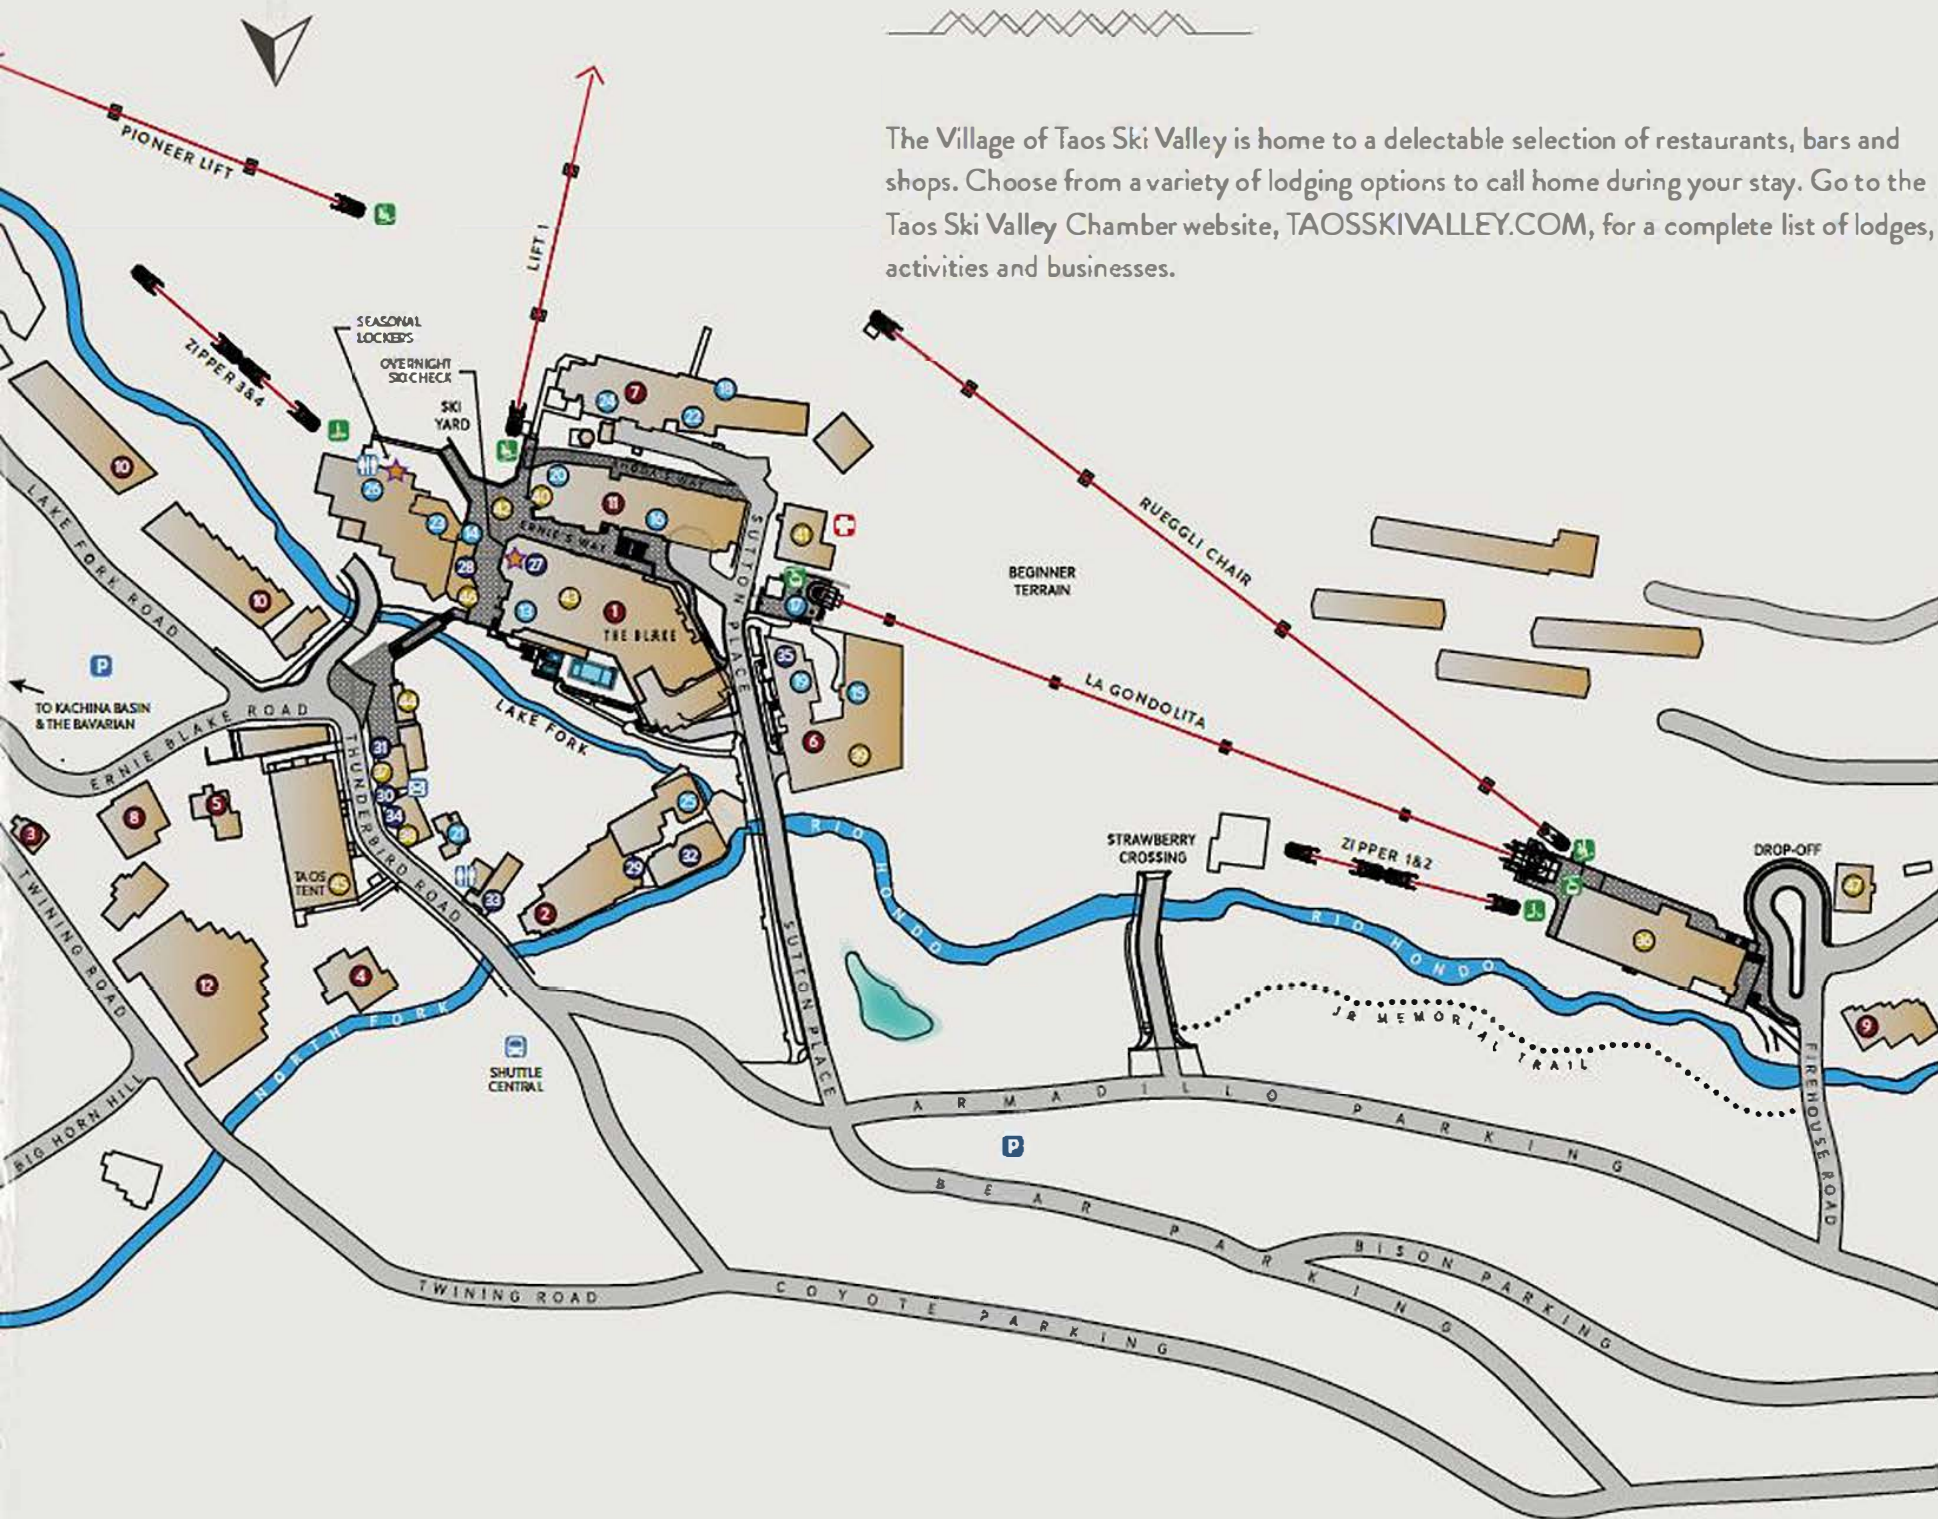

VILLAGE MAP

The Village of Taos Ski Valley is home to a delectable selection of restaurants, bars and shops. Choose from a variety of lodging options to call home during your stay. Go to the Taos Ski Valley Chamber website, TAOSSKIVALLEY.COM, for a complete list of lodges, activities and businesses.

LODGING

- 1 THE BLAKE
- 2 ALPINE VILLAGE SUITES
- 3 AL'S RUN CONDOMINIUMS
- 4 BROWNELL CHALET
- 5 COITAM'S CHALET
- 6 EDELWEISS LODGE & SPA
- 7 HOTEL ST. BERNARD
- 8 POWDERHORN CONDOMINIUMS
- 9 RIOHONDO CONDOMINIUMS
- 10 SIERRA DELSOL CONDOMINIUMS
- 11 SNAKEDANCE CONDOMINIUMS & SPA
- 12 ST. BERNARD CONDOMINIUMS

RESTAURANTS

- 13 192 AT THE BLAKE
- 14 BLACK DIAMOND ESPRESSO
- 15 BLONDE BEAR TAVERN
- 16 BUMPS MARKET & BURRITO BAR
- 17 DONUTS JACK
- 18 BURGER DECK
- 19 CAFE NARANJA
- 20 HONDO RESTAURANT
- 21 PIZZA SHACK
- 22 RATHSKELLAR BAR
- 23 RHODA'S RESTAURANT
- 24 ST. BERNARD RESTAURANT
- 25 STRAY DOG CANTINA
- 26 TEN DERFOOT KATIE'S

SERVICES & RECREATION

- 36 RIO HONDO CENTER
- 37 CHAMBER OF COMMERCE
- 38 TAOS TRANSPORTATION / MOUNTAIN COLLECTIVE / IKON PASS
- 39 EDELWEISS SPA
- 40 ERNIE BLAKE SNOWSPORTS SCHOOL
- 41 MOGUL MEDICAL
- 42 RESORT PLAZA
- 43 SPA & WELLNESS CENTER AT THE BLAKE
- 44 TICKET OFFICE
- 45 SEASONPASS OFFICE
- 46 PREVIEW CENTER
- 47 FIRE STATION